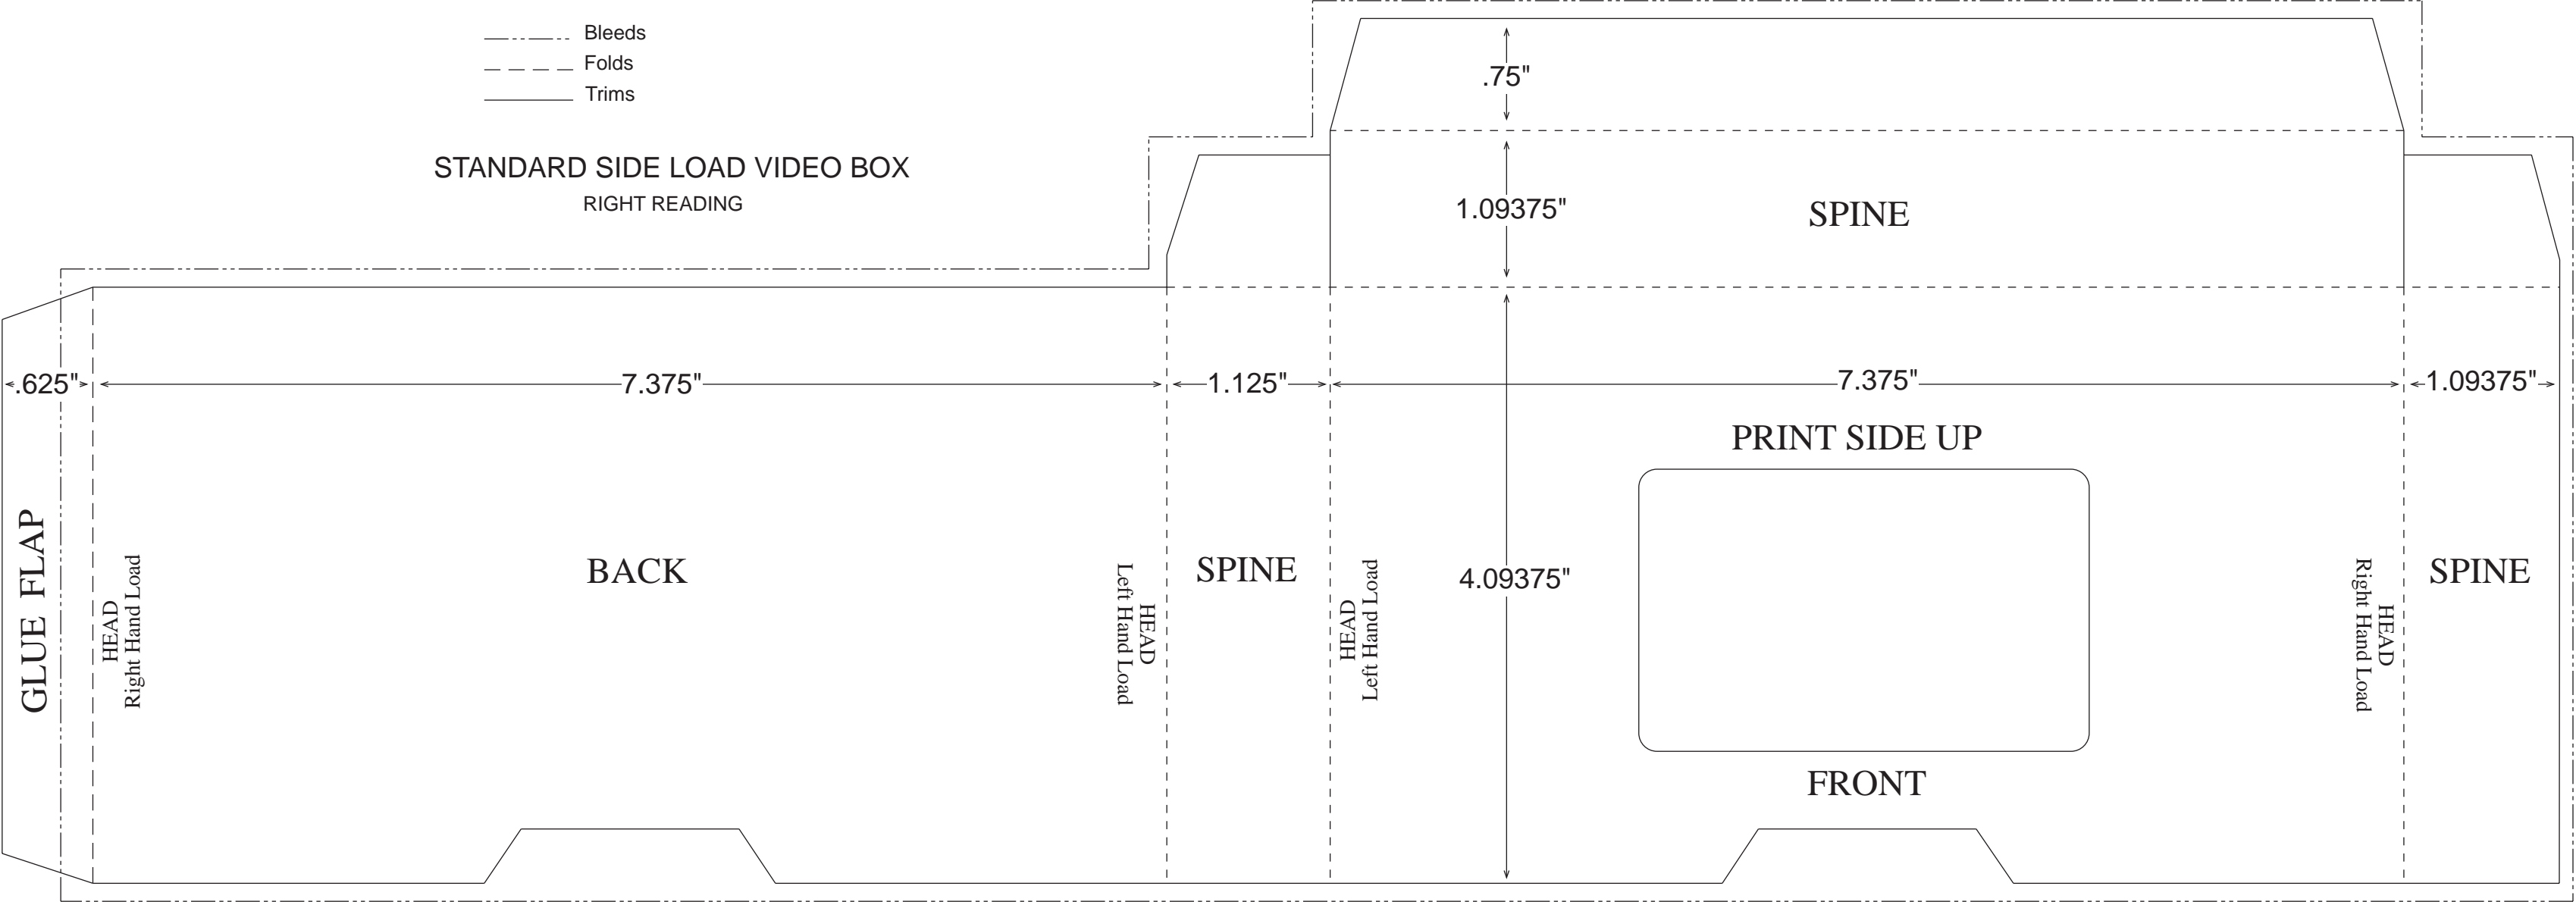

- Bleeds
- - - - - Folds
- \_\_\_\_\_ Trims

**STANDARD SIDE LOAD VIDEO BOX**  
RIGHT READING

.75"

1.09375"

SPINE

.625"

7.375"

1.125"

7.375"

1.09375"

PRINT SIDE UP

BACK

SPINE

4.09375"

FRONT

SPINE

GLUE FLAP

HEAD  
Right Hand Load

HEAD  
Left Hand Load

HEAD  
Left Hand Load

HEAD  
Right Hand Load